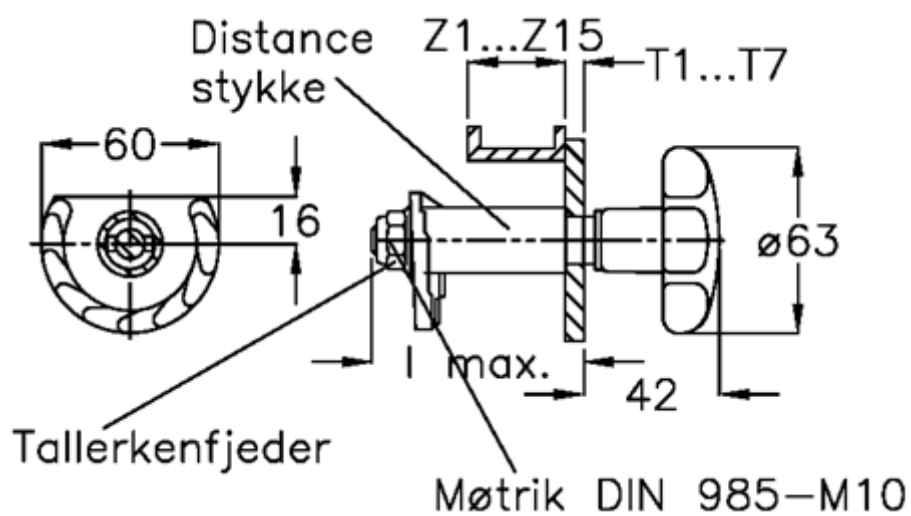

Data Sheet

Article number: 20894308

Description: E+G Door lock
GN 117-SG-T3-Z8

Measures

Cam thickness = 21-30